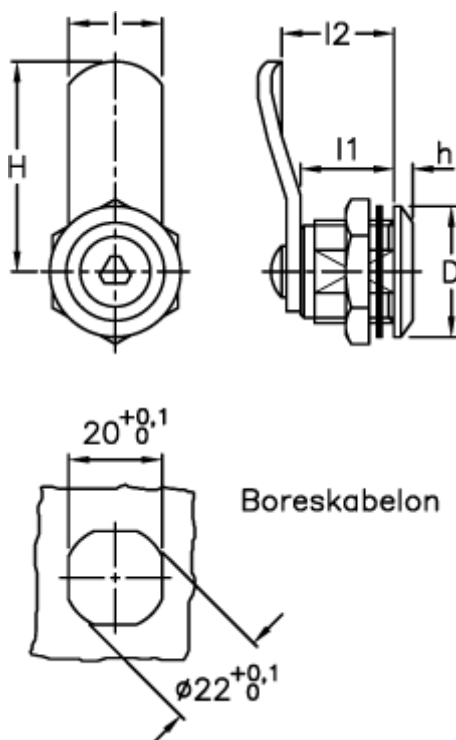

Data Sheet

Article number: 2310421363

Description: E+G Latch w/recessed key
CQ/T-45-32

Measures

D = 28

H = 45

h = 4

l = 20

l1 = 20

l2 = 32